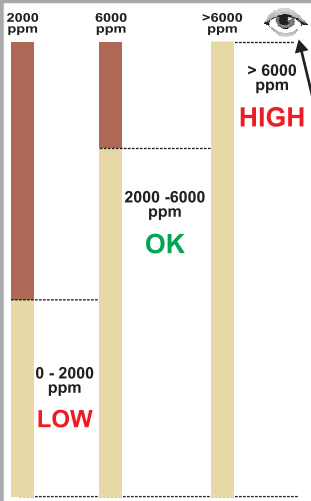

EASY-DIP™

20 Test Strips

Salt

0 - 7000 ppm

✓ Spa

✓ Pool

4 min.!!!

1 cm!!!