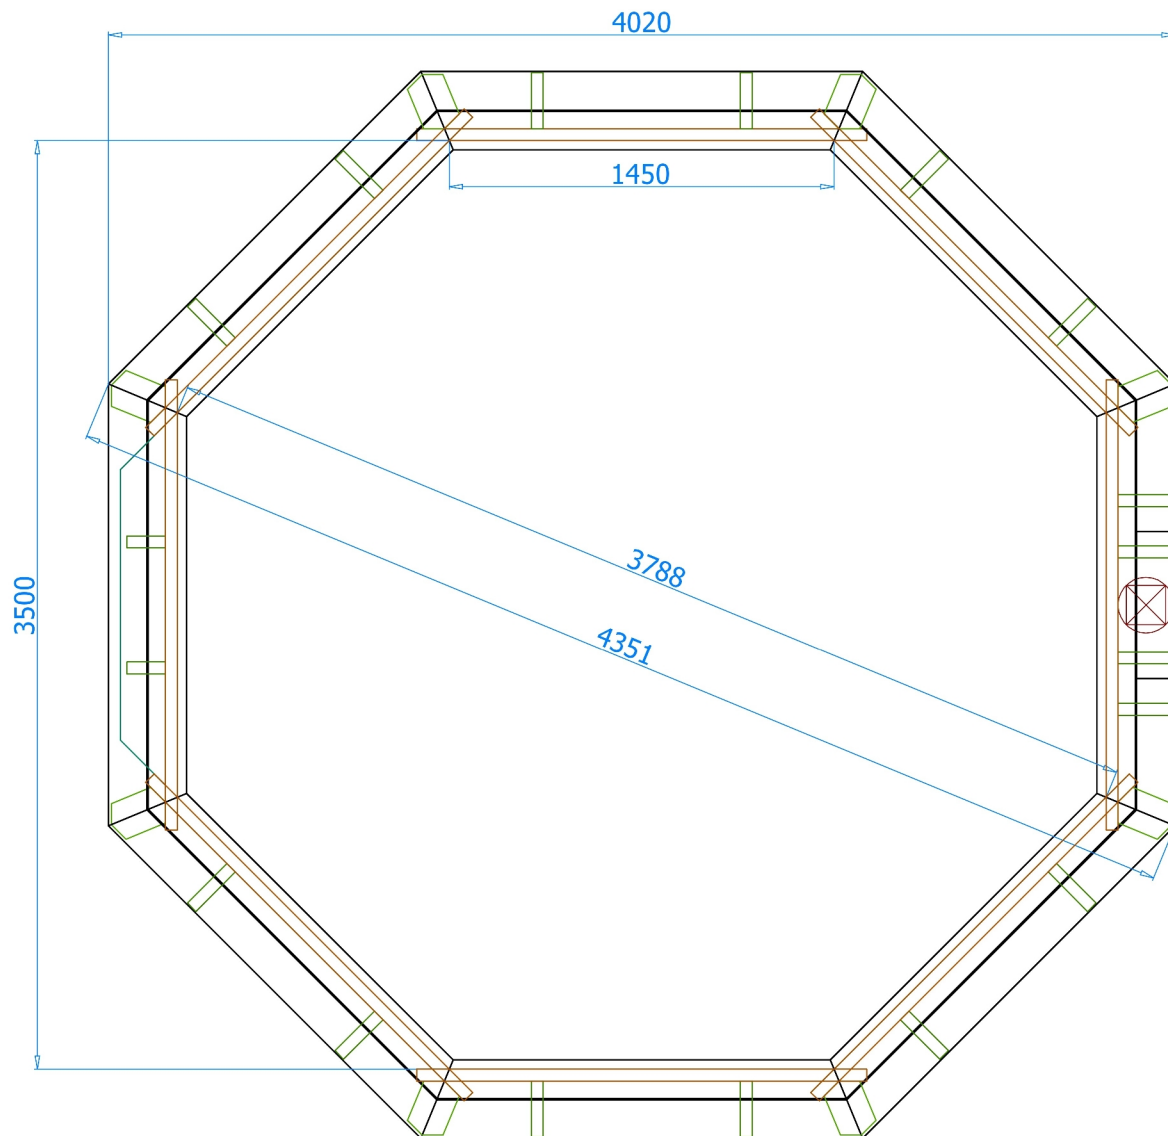

Warranty: **5** years
 Toprail: Standard
 Bottom Dimension: 10.15 m²
 Poolwater depth: 1.20 m
 Pool Watervolume: 12.18 m³

symbole	dimension [mm]
D	3788
D'	4351
W	3500
W'	4020
H	1330
H'	1357

INTERLINE	
Design:	2013.09.16
Drawn:	J.Siemieński
Edited:	2013.09.19

INTERHIVA
Bali 4.40m
 Inside Dim. : 379x133
 Outside Dim. : 435x136

Typ.	Octagonal Warr. : 10 Years
Material:	Impregnated Spruce
	