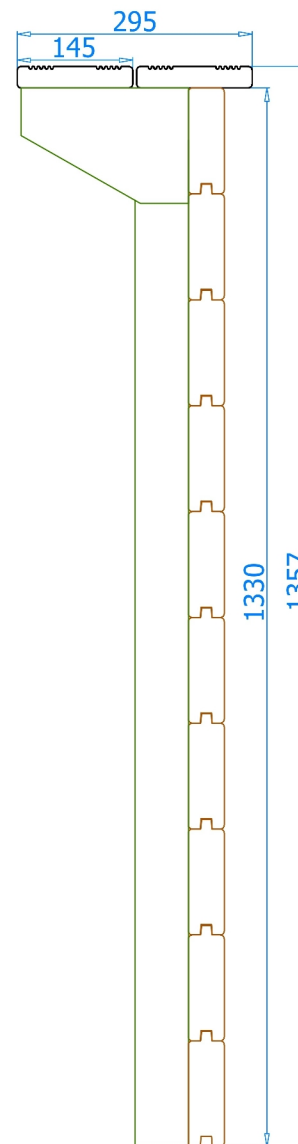

Warranty: **5** years
 Toprail: Standard
 Bottom Dimension: 10.15 m²
 Poolwater depth: 1.20 m
 Pool Watervolume: 12.18 m³

symbole	dimension [mm]
D	3788
D'	4351
W	3500
W'	4020
H	1330
H'	1357

INTERLINE	
Design:	2013.09.16
Drawn:	J.Siemieński
Edited:	2013.09.19

INTERHIVA
Bali 4.40m
 Inside Dim. : 379x133
 Outside Dim. : 435x136

Typ.	Octagonal Warr. : 10 Years
Material:	Impregnated Spruce
	