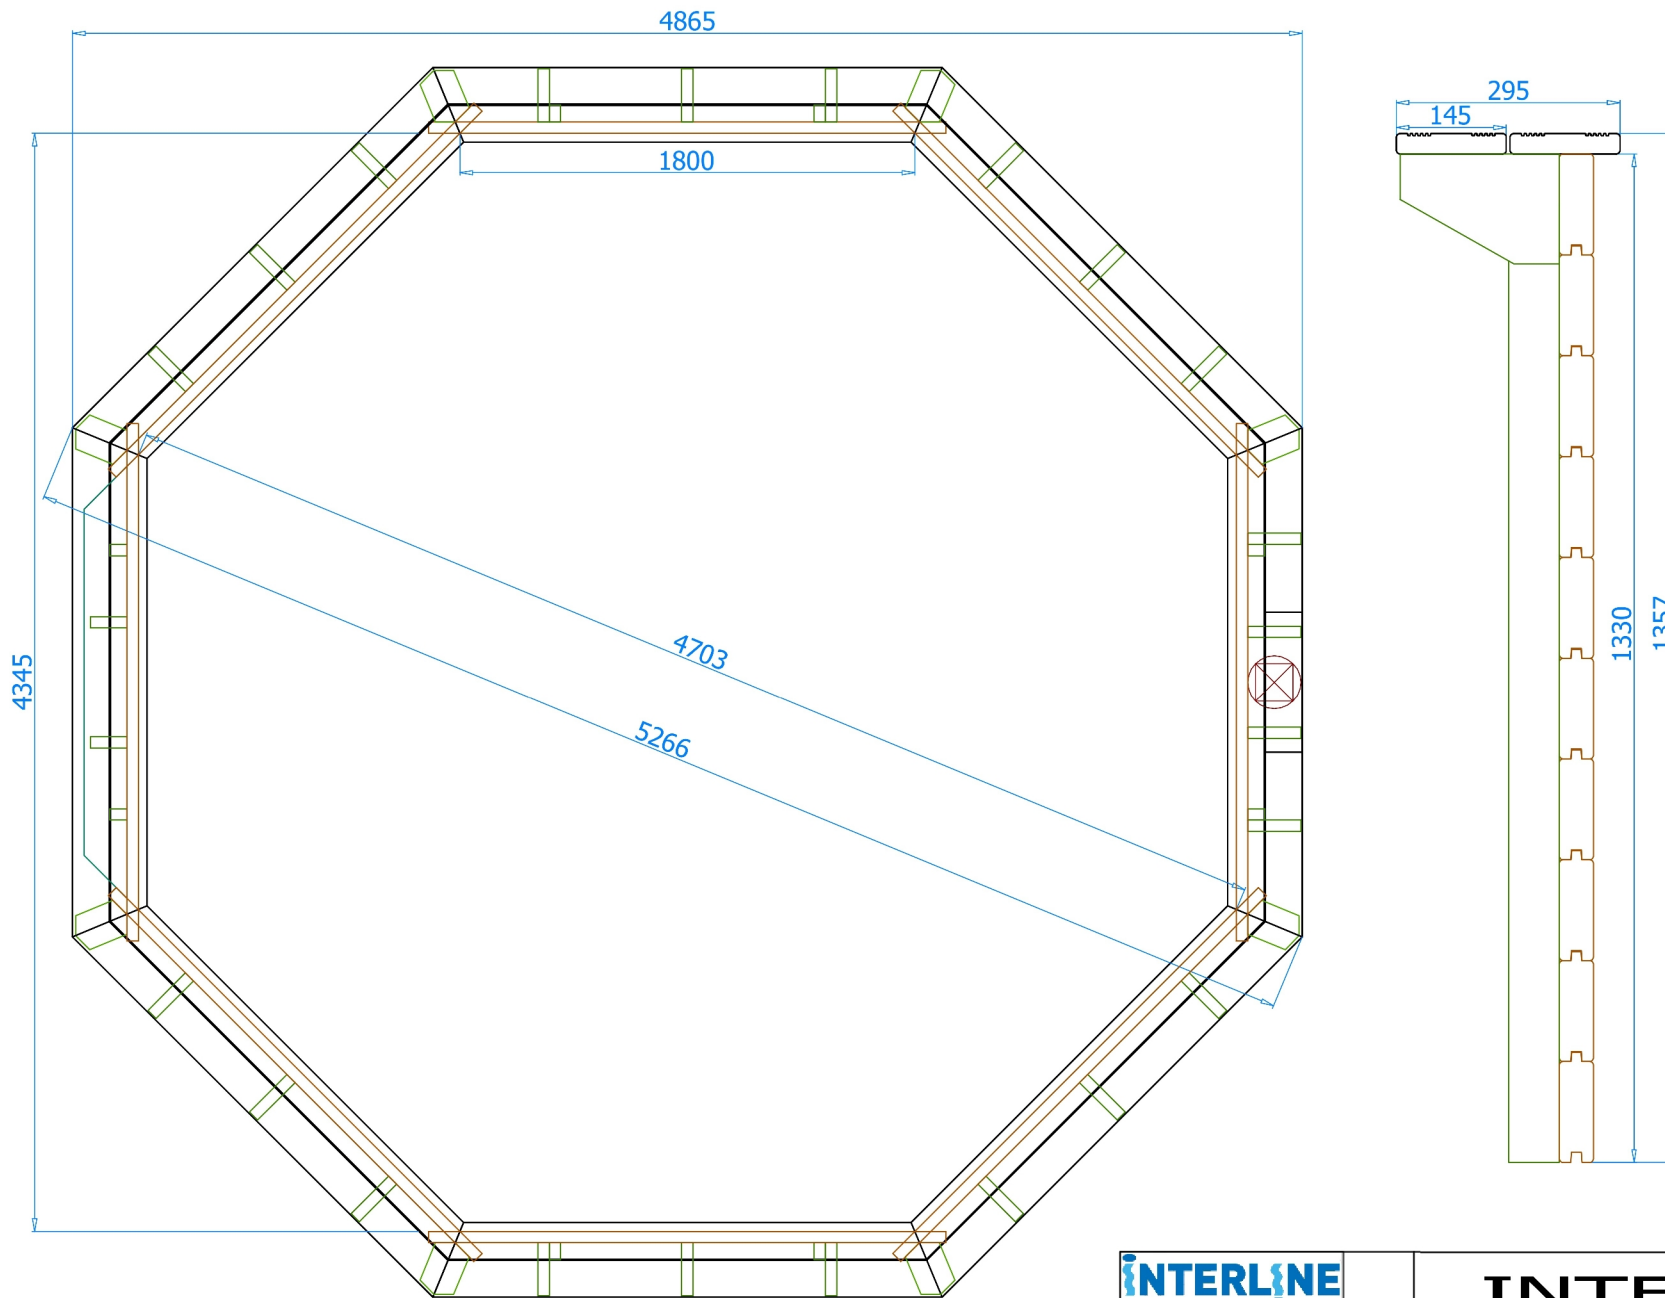

Warranty: **5** years  
 Toprail: Standard  
 Bottom Dimension: 15.64 m<sup>2</sup>  
 Poolwater depth: 1.20 m  
 Pool Watervolume: 18.77 m<sup>3</sup>

symbole	dimension [ mm ]
D	4703
D'	5226
W	4345
W'	4865
H	1330
H'	1357

<b>INTERLINE</b>	
Design:	2013.09.16
Drawn:	J.Siemieński
Edited:	2013.09.19

**INTERHIVA**  
**Bali 5.30 m**  
 Inside Dim. : 470x133  
 Outside Dim. : 527x136

Typ:	Octagonal
Material:	Impregnated Spruce   KLIV